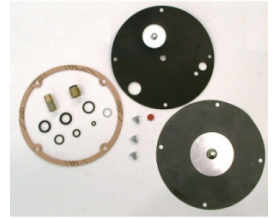

13003

Bedini LPG132E